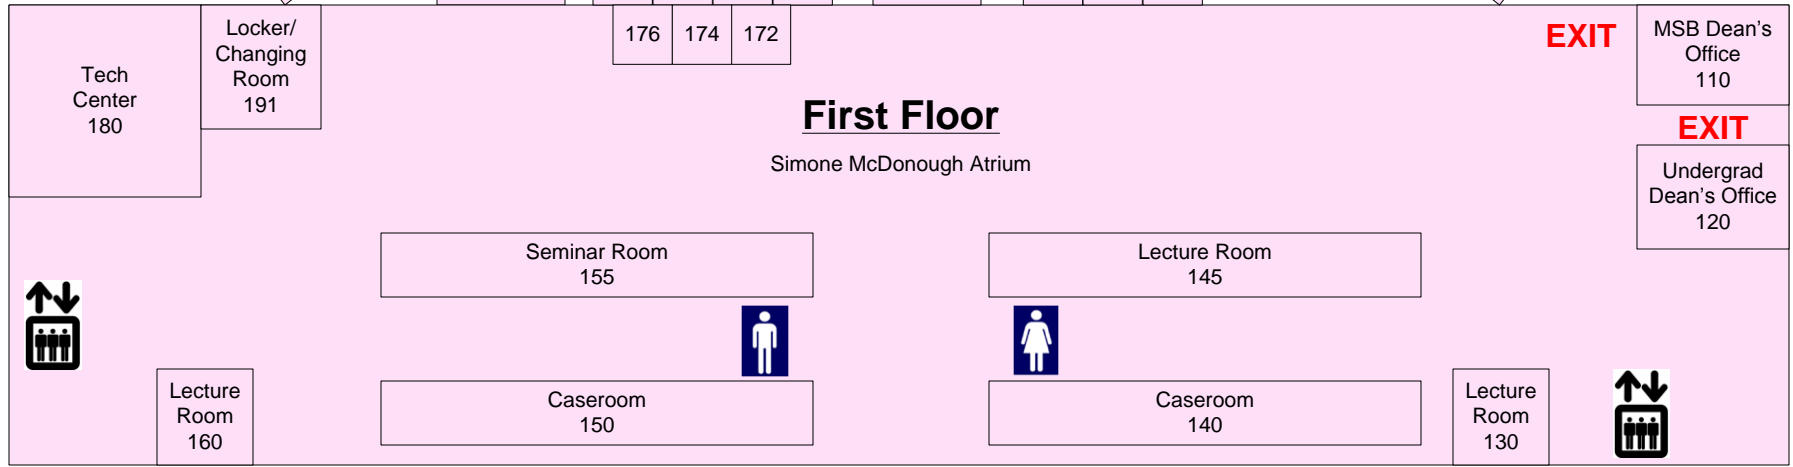

Rafik B. Hariri Building

GEORGETOWN
UNIVERSITY

McDonough
SCHOOL of BUSINESS

Brought to you by
MBA Student Services

 Breakout Room

 Lockers

Undergrad Clubs 184
186 188 190 192
Vending
194 196 198

Robert Steers Wing (North)

J Hap Fauth Wing (South)

Robert Steers Wing (North)

J Hap Fauth Wing (South)

Full-Time MBA Admissions
390

Robert Steers Wing (North)

J Hap Fauth Wing (South)

Fisher Colloquium

Robert Steers Wing (North)