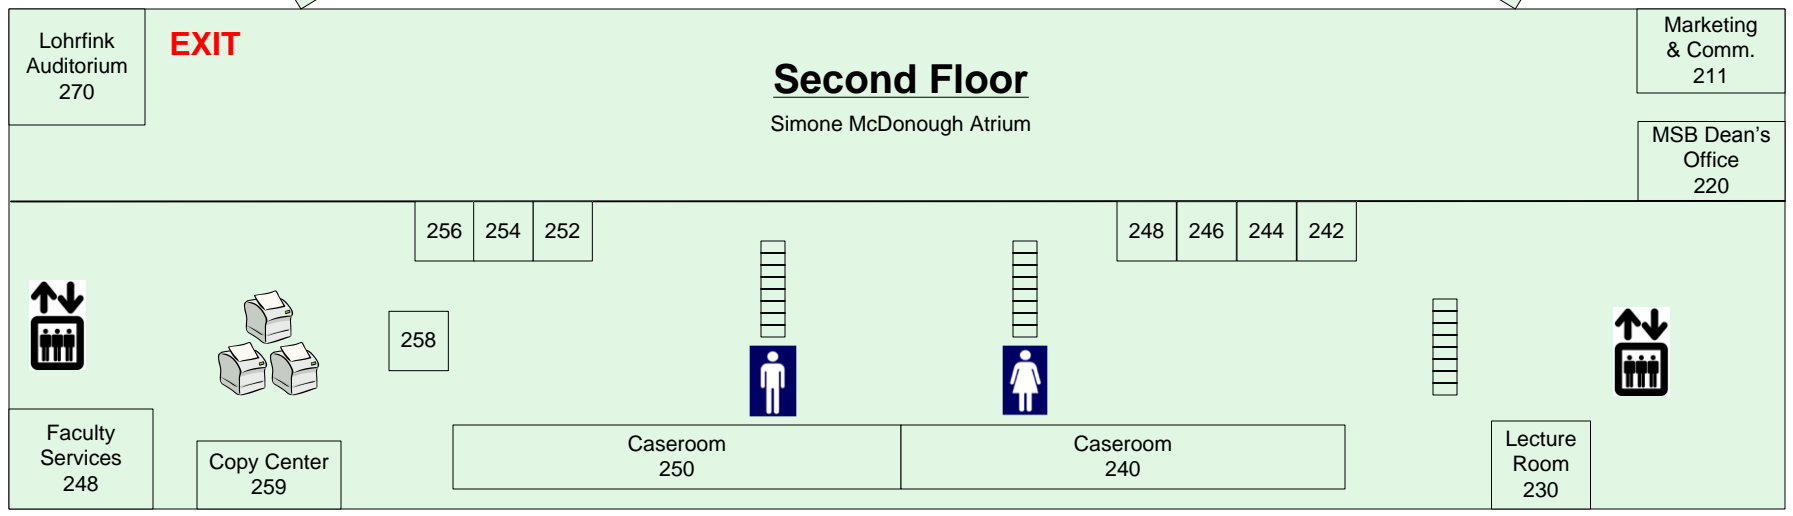

Rafik B. Hariri Building

GEORGETOWN
UNIVERSITY

McDonough
SCHOOL of BUSINESS

Brought to you by
MBA Student Services

 Breakout Room

 Lockers

Undergrad Clubs 184
186 188 190 192
Vending
194 196 198

Robert Steers Wing (North)

J Hap Fauth Wing (South)

Robert Steers Wing (North)

J Hap Fauth Wing (South)

Full-Time MBA Admissions
390

Robert Steers Wing (North)

J Hap Fauth Wing (South)

Fisher Colloquium

Robert Steers Wing (North)