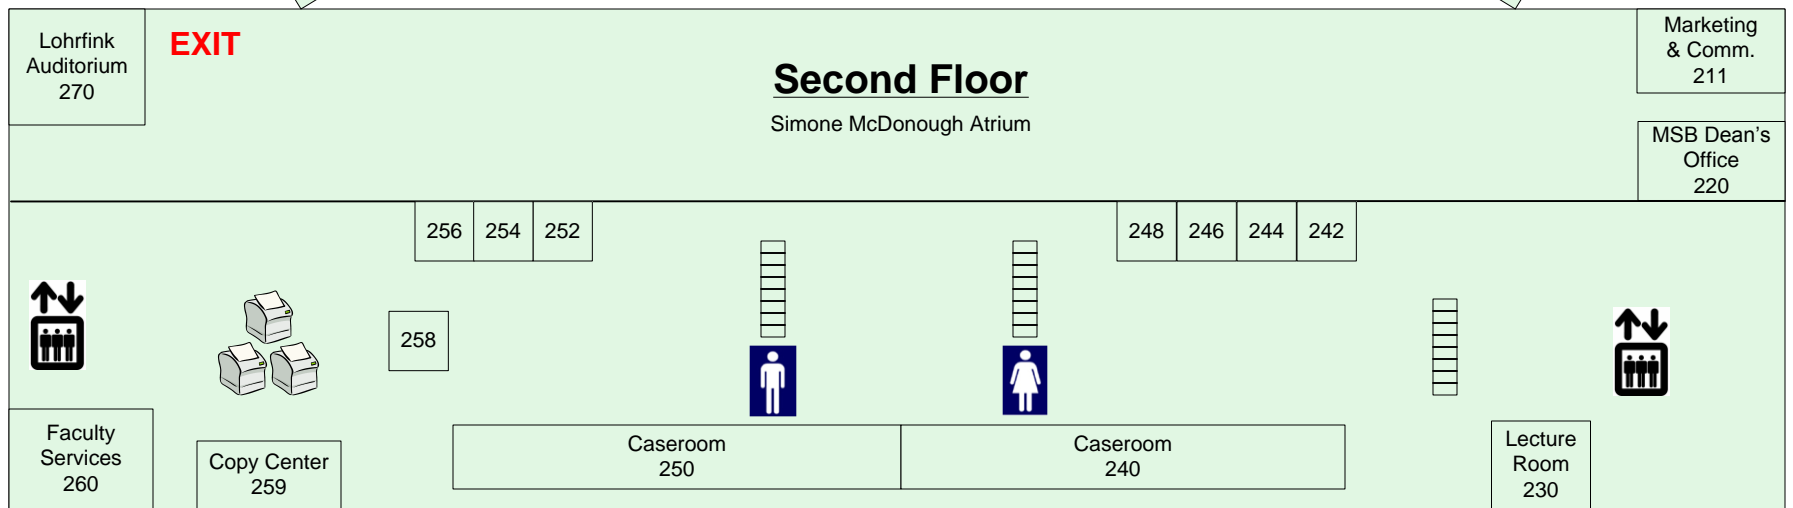

# Rafik B. Hariri Building

GEORGETOWN  
UNIVERSITY

McDonough  
SCHOOL of BUSINESS

Brought to you by  
MBA Student Services

 Breakout Room

 Lockers

Undergrad Clubs 184    186 188 190 192    Vending    194 196 198

Robert Steers Wing (North)

J Hap Fauth Wing (South)

Robert Steers Wing (North)

J Hap Fauth Wing (South)

Full-Time MBA Admissions  
390

Robert Steers Wing (North)

J Hap Fauth Wing (South)

Fisher Colloquium