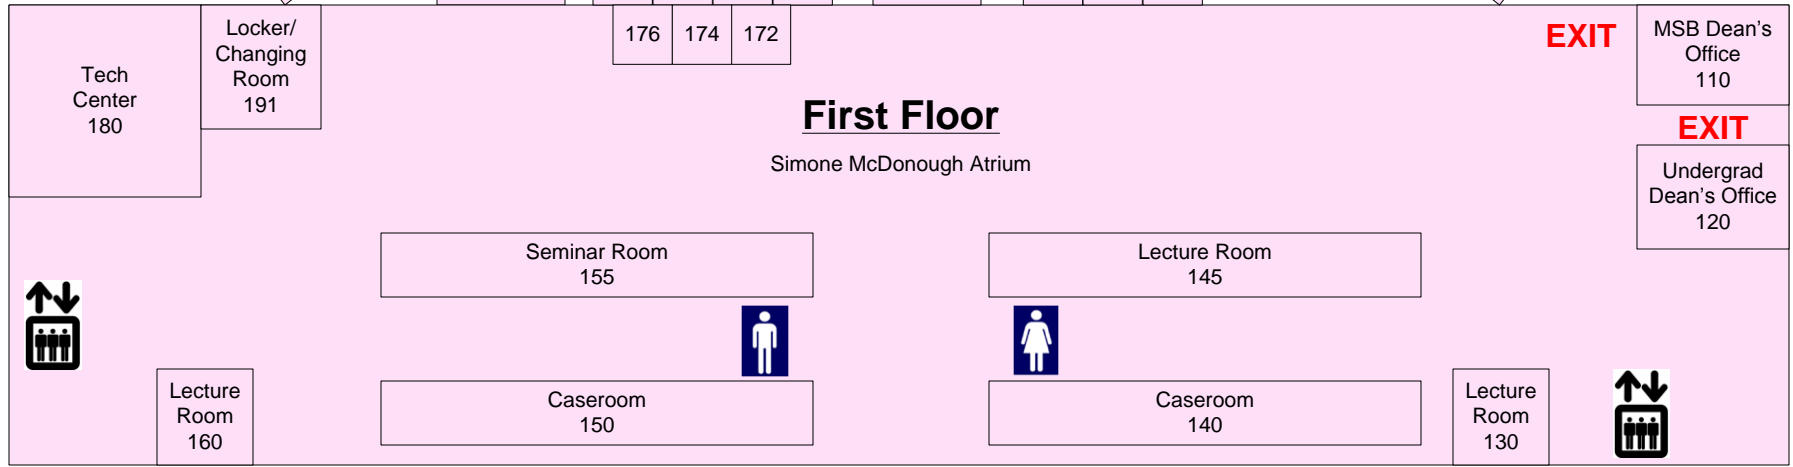

# Rafik B. Hariri Building

GEORGETOWN  
UNIVERSITY

McDonough  
SCHOOL of BUSINESS

Brought to you by  
MBA Student Services

 Breakout Room

 Lockers

Undergrad Clubs 184    186 188 190 192    Vending    194 196 198

Robert Steers Wing (North)

J Hap Fauth Wing (South)

Robert Steers Wing (North)

J Hap Fauth Wing (South)

Full-Time MBA Admissions  
390

Robert Steers Wing (North)

J Hap Fauth Wing (South)

Fisher Colloquium